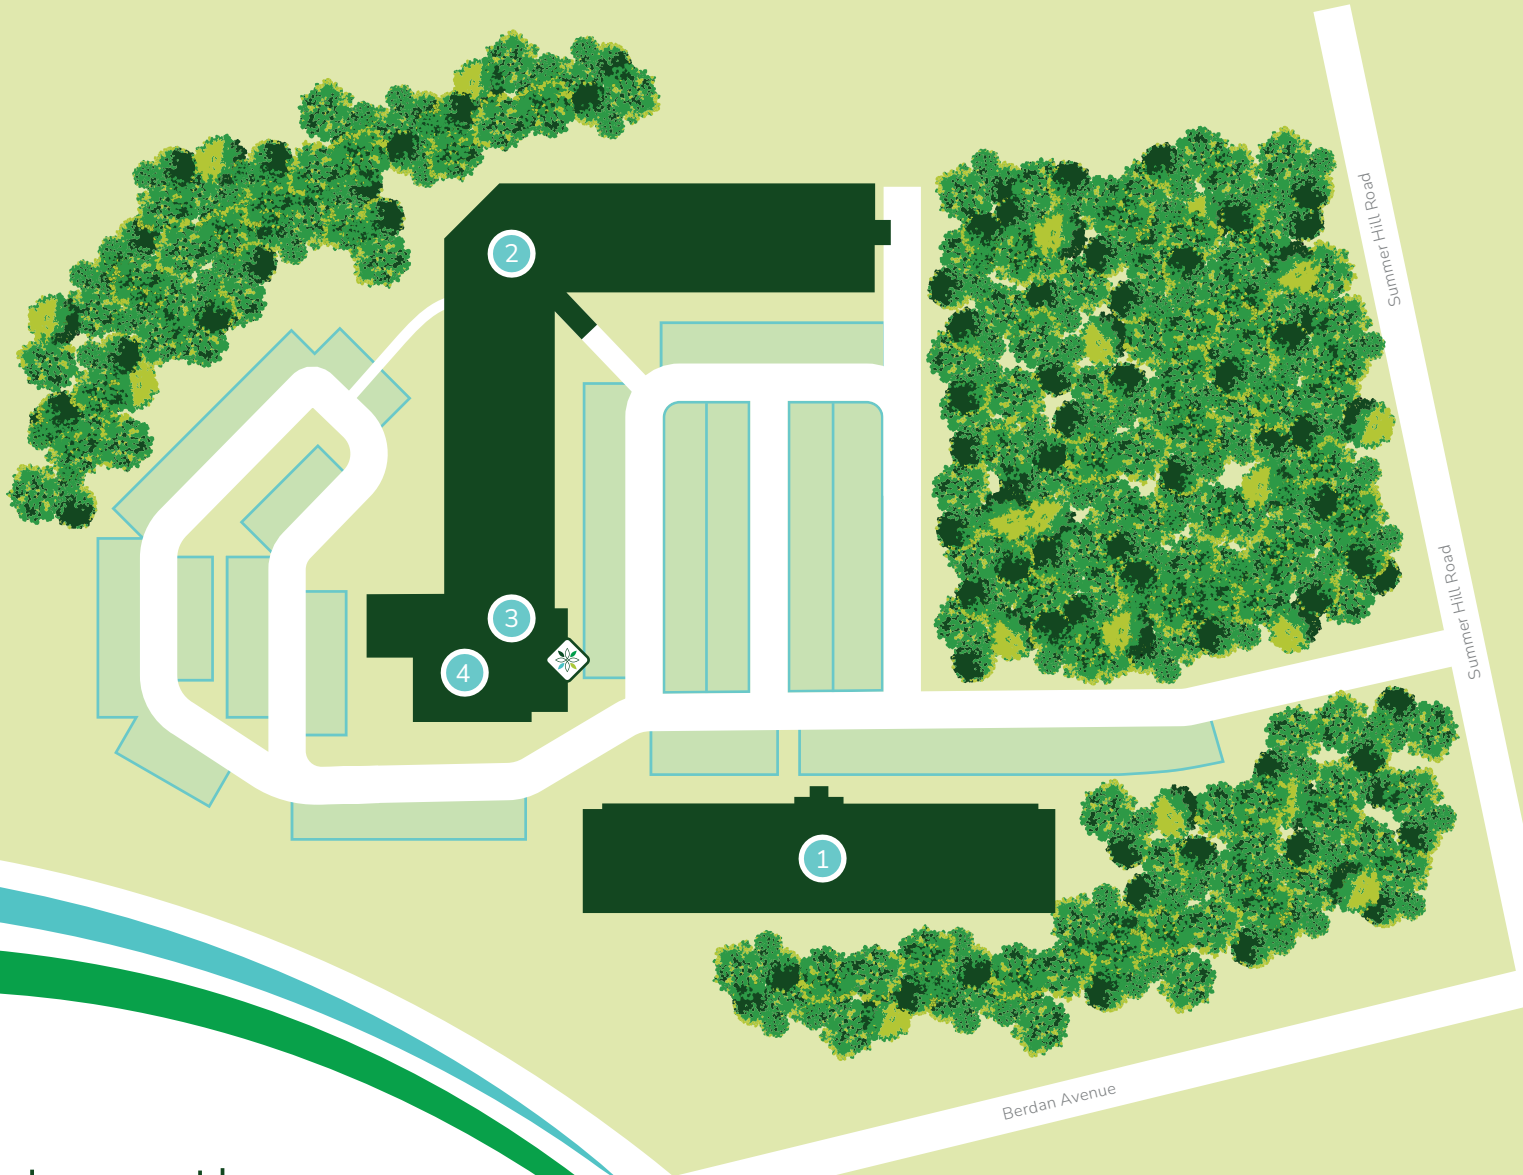

Summer Hill of Wayne Campus Map

Locations

2100 Summer Hill Rd.
Wayne, NJ 07470

- 1 Summer Hill One
- 2 Summer Hill Two
- 3 Administration and Leasing Office
- 4 Community Room

Key

- Parking
- Building
- Location Marker
- Road
- Main Entrance